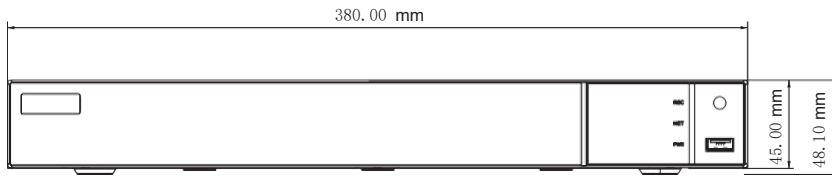

Network	Interface	RJ45 1000 Mbps × 1
	Protocol	TCP / IP, PPPoE, DHCP, DNS, DDNS, UPnP, NTP, SMTP, HTTP, HTTPS, 802.1x
Mobile Device	OS	iOS, Andriod
Storage	HDD Interface	SATA × 2, max 8T per HDD
Backup	Local Backup	U disk, USB mobile HDD
	Network Backup	Yes
Port	USB	USB 2.0 × 1, USB 3.0 × 1
	Remote Controller	Optional
	RS 485	Yes (full-duplex), connect to PTZ or keyboard
Others	Power Supply	DC12V/4A
	Consumption	≤ 10W (without HDD)
	Dimensions (mm)	380 × 268 × 45 (W × D × H)
	Work Environment	-10 ~ 50 °C, 10% ~ 90% humidity

ISN-3316B2-A1

8MP/6MP/5MP/4MP/3MP/1080P
/960P/720P HD NVR

DIMENSIONS

REAR PANEL