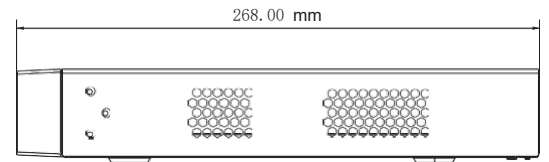

ISN-3316B2-A1

8MP/6MP/5MP/4MP/3MP/1080P
/960P/720P HD NVR

DIMENSIONS