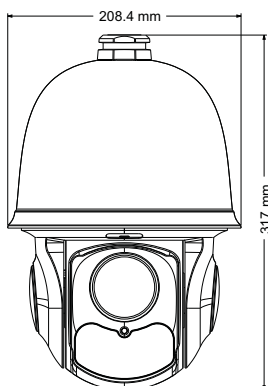

Dimensions

Specifications

Specifications	Model	ISN-9632E2
Camera		
Image Sensor		1 / 2.8" Progressive CMOS
Effective Pixels		2048 × 1536
Horizontal Resolution		1300 TVL
Min. Illumination		0 Lux
IR Distance		100 m
White Balance		Auto / Manual
WDR		120dB
S / N Ratio		Max 48dB
Day / Light		Auto / Manual
Focus Mode		Auto / Manual
Lens		30× Zoom, f = 4.5 ~ 135 mm, F1.6 ~ F4.4
PTZ		
Pan Range		360° endless rotation
Pan Speed		Preset speed : 150 °/s; Manual control speed : 0.5 ~ 80 °/s
Tilt Range		0 ~ 93° (auto rotation)
Tilt Speed		Preset speed : 120 °/s; Manual control speed : 0.5 ~ 70 °/s
System		
PTZ Control		Yes
Preset		360
Cruise		8
Track		4
Time Task		8
Scan		2
Home Position		Yes
Auto Flip		Yes
OSD Menu		English
Alarm Input		1
Alarm Output		1
Alarm Linkage		Yes
Network		
Compression		H.265
Frame Rate		1 ~ 30fps (25 fps)
Protocol		TCP / IP, UDP, DHCP, DDNS, NTP, RTSP, SMTP, FTP, PPPoE
Storage		SD card local storage, network remote storage
Smart Alarm		Motion Alarm, Sensor Alarm
Resolution		3MP (2048 × 1536), 1080P (1920 × 1080), 720P (1280 × 720), D1, CIF, 480 × 240
Multi-stream		Yes
Port		
Network Interface		10 Base-T / 100 Base-TX, RJ45
Audio		MIC input × 1, MIC output × 1
Others		
Control		Network
Power Supply		DC 24V / 2500 mA
Power Consumption		15 W (max 30W, IR on)
Working Environment		Temperature : - 30 °C ~ 60 °C; Humidity : less than 95%
Protection Level		IP66; TVS 6KV lightning protection, surge protection
Net Weight		3.77KG
Gross Weight		5.84KG(without bracket)
Dimensions (mm)		Φ 209 × 317