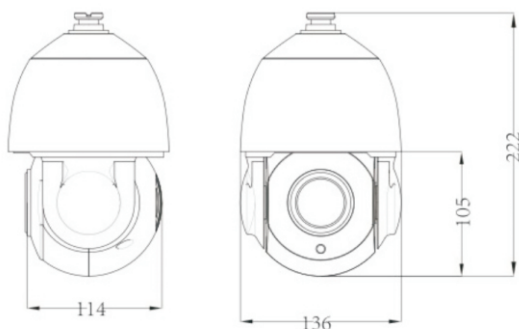

# **ISN-9637E2**

**4" 16× 3MP Network IR HD High Speed  
Dome Camera**

---

## 4" 16× 3MP Network IR HD High Speed Dome Camera

## Dimensions